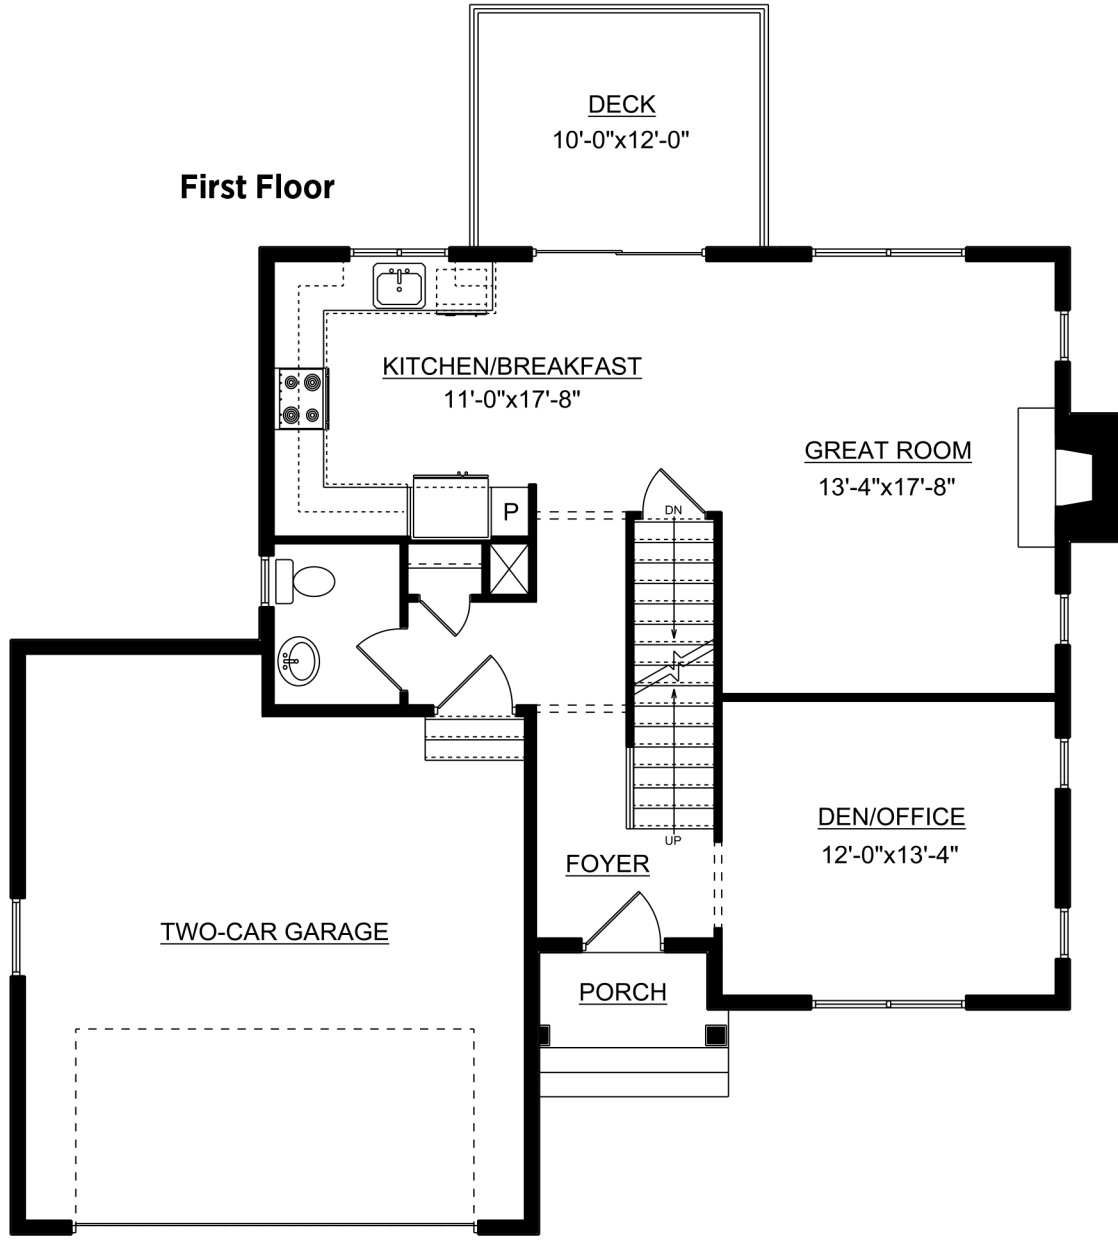

THE ARDEN

First Floor 856 Sq. Ft.
 Second Floor 955 Sq. Ft.
TOTAL 1811 Sq. Ft.

Optional lower level 555 Sq. Ft.
TOTAL 2366 Sq. Ft.

First Floor

Second Floor

Subject to change without notice.
 Renderings, floor plans, square footages and measurements are approximate and may vary.